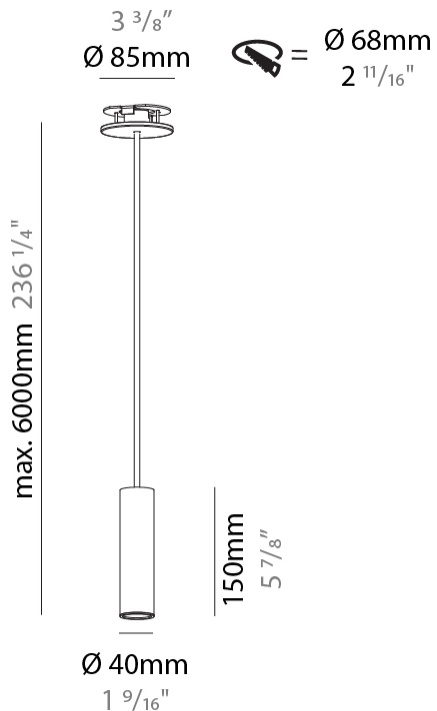

PHYSICAL

Shape: Cylinder
Diameter (mm): 40
Diameter (in): 1 9/16
Height (mm): 150
Height (in): 5 7/8
Max. Overall Height (mm): 2150
Max. Overall Height (in): 84 5/8
Min. Recessing Depth (mm): 75
Min. Recessing Depth (in): 2 15/16
Light Distribution: Downlight
Weight (kg): 0.389
Weight (lbs): 0.856
Diffuser: Shine Ring 0-6
Fixture Finish: SSR / BKV / CWI / CRY / HAB / LAG / UFT / ITA / RUA / RUR / MIC / FTG / MYG / TWT / LOD / PUS / FRO / FUP / KIA / POP / BLS / SPG / MEY / GOH / GUM / CHC / COM / ABZ / JAG / OBR / MOS / ROR
Fixture Material: Aluminum
Cable Details: 2000mm / 6000mm Cable in White / Black / Orange / Red
Cut-out Measurements: 68mm / 2 11/16"

ELECTRICAL

Lamp Type: LED (Zhaga Standard)
Input Wattage (W): 10.9
Total Output Wattage (W): 9
Dimming: Non-Dimmable
Driver Included: Yes
Driver Location: External
Driver Type: Constant Current
Driver Class: Class 2
Input Voltage (V): 120
Constant Current (MA): 500
Upon Request: Remote: 0-10Vdc dimming / Phase dimming 120Vac

LED

Number of LEDs: 1
Color Temperature (°K): 2700 / 3000 / 4000
Max. Delivered Lumen (lm): 842
CRI: >90 CRI
Lamp Life (hrs): 50000
Upon Request: ***3500K available in minimum quantities (larger quantities upon request)

OPTICAL

Reflector: 40 / 50

RATINGS AND CERTIFICATIONS

Certified By: Certified for North American Standards
IP Rating: IP20
© 2024, T 1800-388-3382, F 416-247-9319, www.zaneen.com